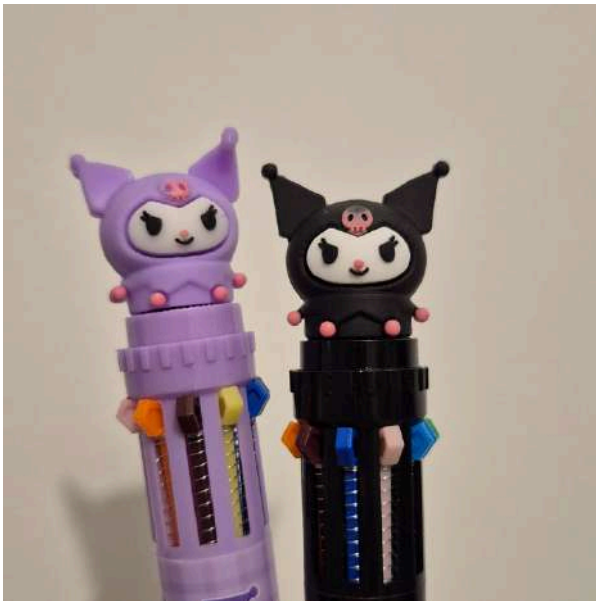

LAPICERA 10

COLORES KUROMI

Lapicera retráctil de 10 colores (Celeste, lila, Marrón, Amarillo, Naranja, Verde, Negro, Azul, Rosa y Rojo)

$2400